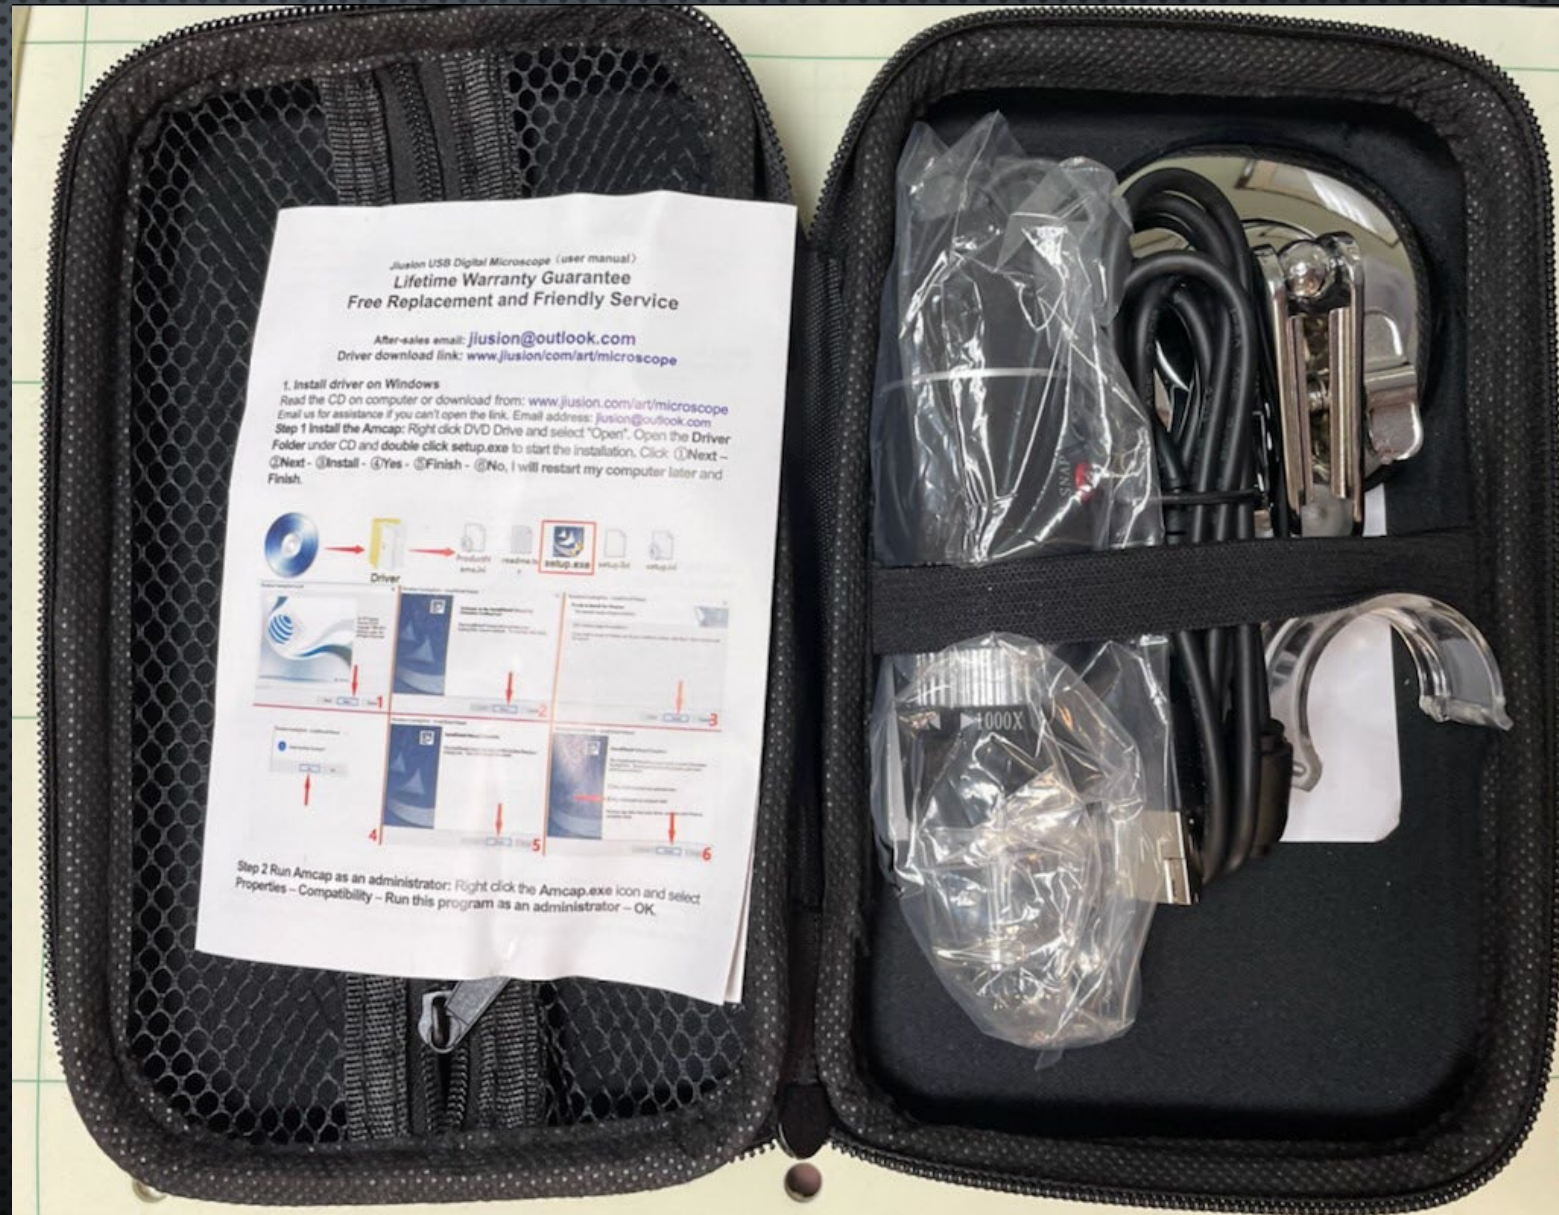

PLUG-AND-PLAY CAMERA READS 0.6 X 0.6 MM