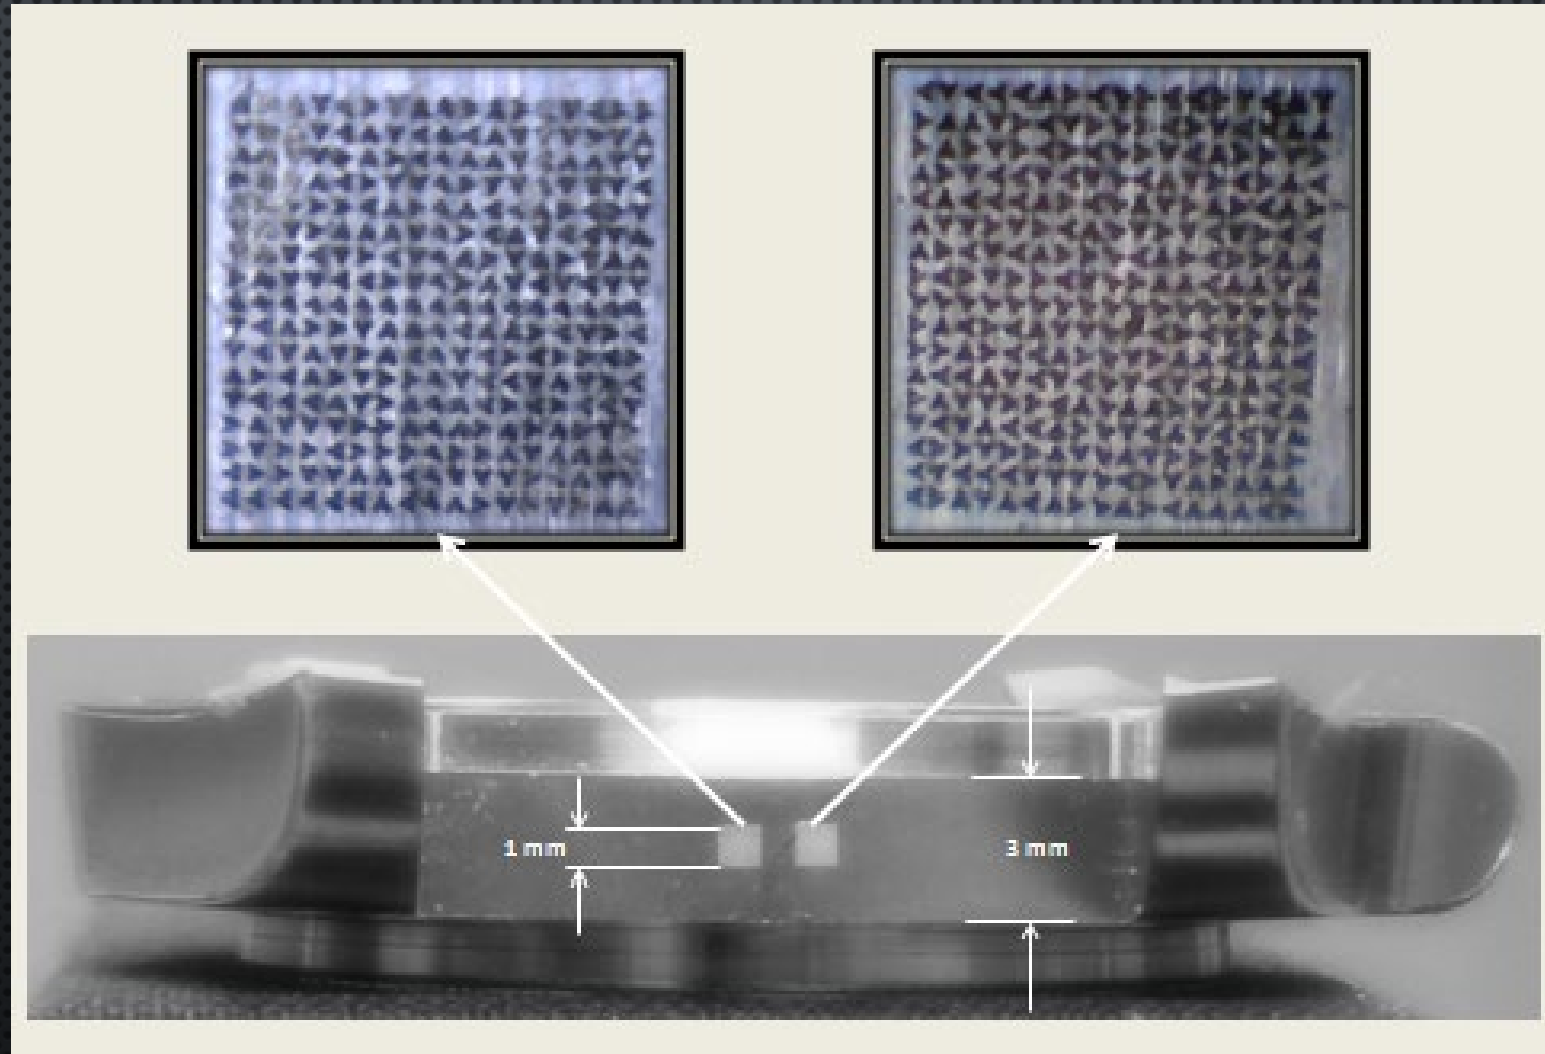

3.5 MM SQUARE SIGNAKEY ON WATCH BODY

**Prototype Camera and Integral Light Source
for Reading SignaKey Between Lugs**

SignaKey
Mark Laser
Etched into
Watch Body

LOCATION OF 1 X 1 MM SIGNAKEY ON BODIES

**MENS AND LADIES STAINLESS
WATCH BODIES, EACH WITH
TWO 1 X 1 MM SIGNAKEY**

1 X 1 MM SIGNAKEY ON BODY BETWEEN LUGS

MAGNIFIED VIEW OF 1 X 1 MM SIGNAKEY

VIDEO OF DECODING 1 X 1 MM SIGNAKEY

**A SHORT VIDEO IS ATTACHED
AS A BLUE BUTTON AT THE
BOTTOM OF THIS PAGE. IT
SHOWS THE DECODING OF
THIS MARK WITH A CUSTOM
CAMERA**

LASER MARKED PARTS LINKED TO BODY

PARENT/CHILD LINK FOR BODY/COMPONENTS

14:02:38 Start live decode.
14:02:39 •Decode Success• In 1 attempt.
14:02:39 Container holding 4 items
14:02:39 Decode history: 5 decodes
Oldest 14-Sep-2012 17:20Z
Newest 2-Oct-2012 16:05Z
14:02:39 Public = 'Mens Watch Body #15'