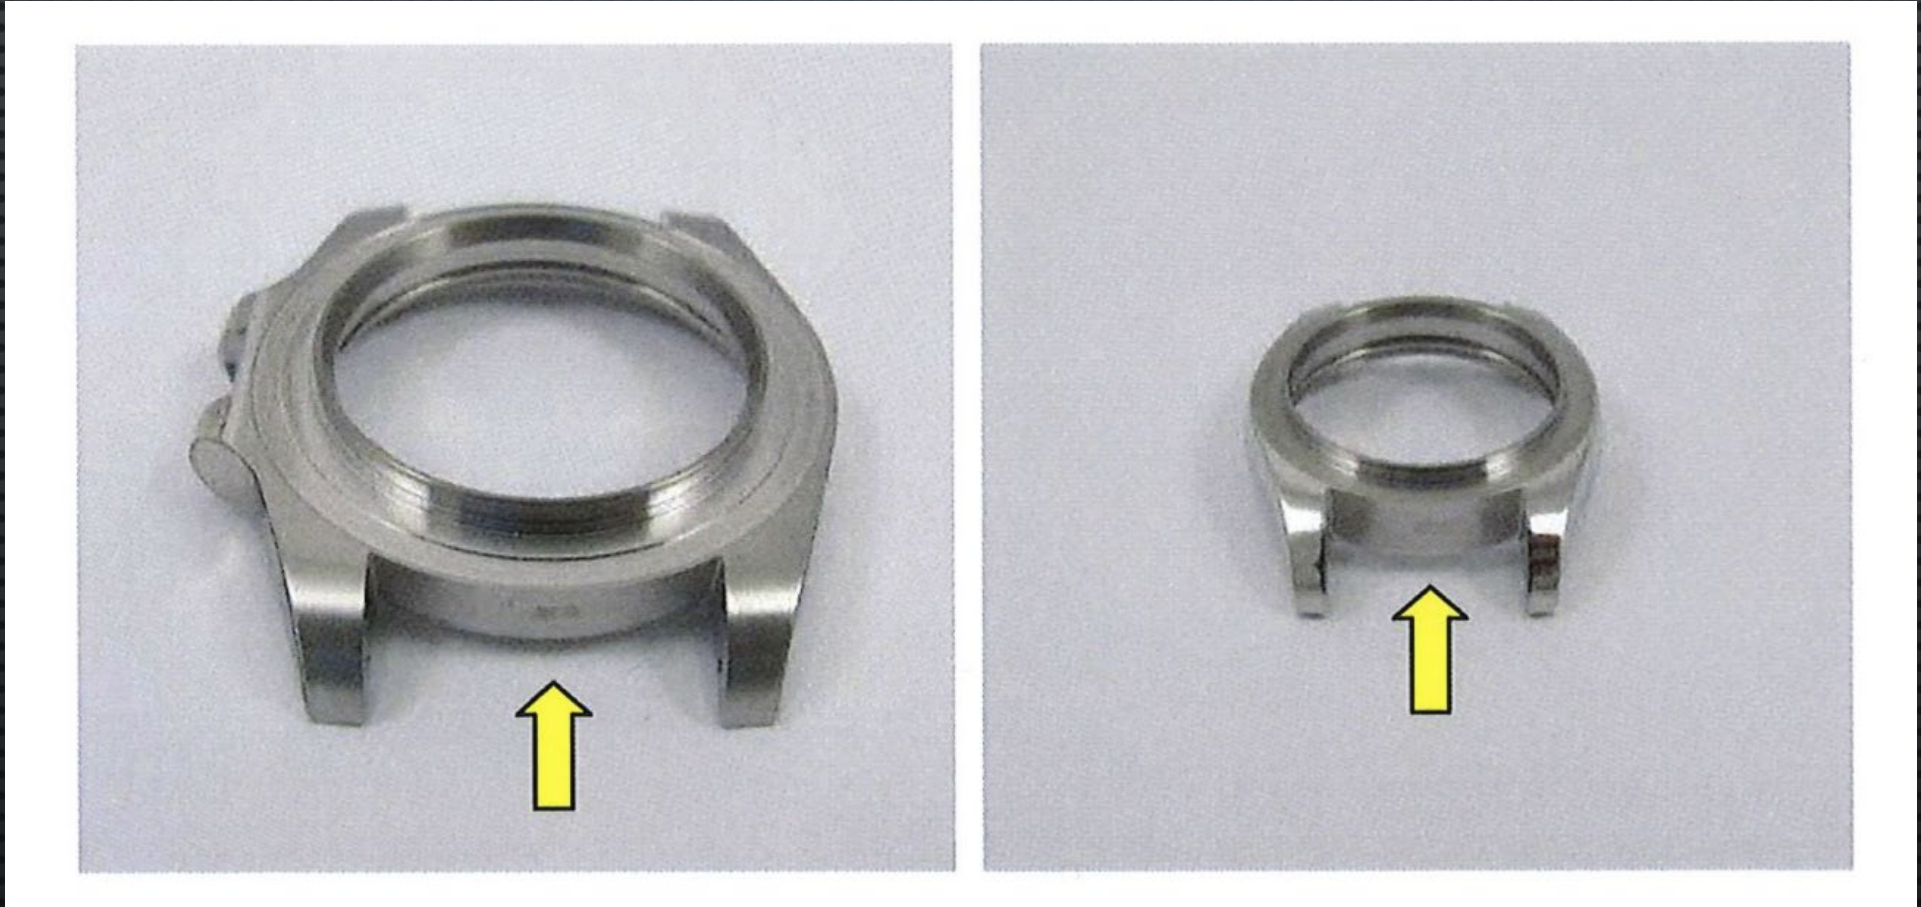

3.5 MM SQUARE SIGNAKEY ON WATCH BODY

**Prototype Camera and Integral Light Source
for Reading SignaKey Between Lugs**

SignaKey
Mark Laser
Etched into
Watch Body

LOCATION OF 1 X 1 MM SIGNAKEY ON BODIES

**MENS AND LADIES STAINLESS
WATCH BODIES, EACH WITH
TWO 1 X 1 MM SIGNAKEY**

1 X 1 MM SIGNAKEY ON BODY BETWEEN LUGS

MAGNIFIED VIEW OF 1 X 1 MM SIGNAKEY

VIDEO OF DECODING 1 X 1 MM SIGNAKEY

**A SHORT VIDEO IS ATTACHED
AS A BLUE BUTTON AT THE
BOTTOM OF THIS PAGE. IT
SHOWS THE DECODING OF
THIS MARK WITH A CUSTOM
CAMERA**