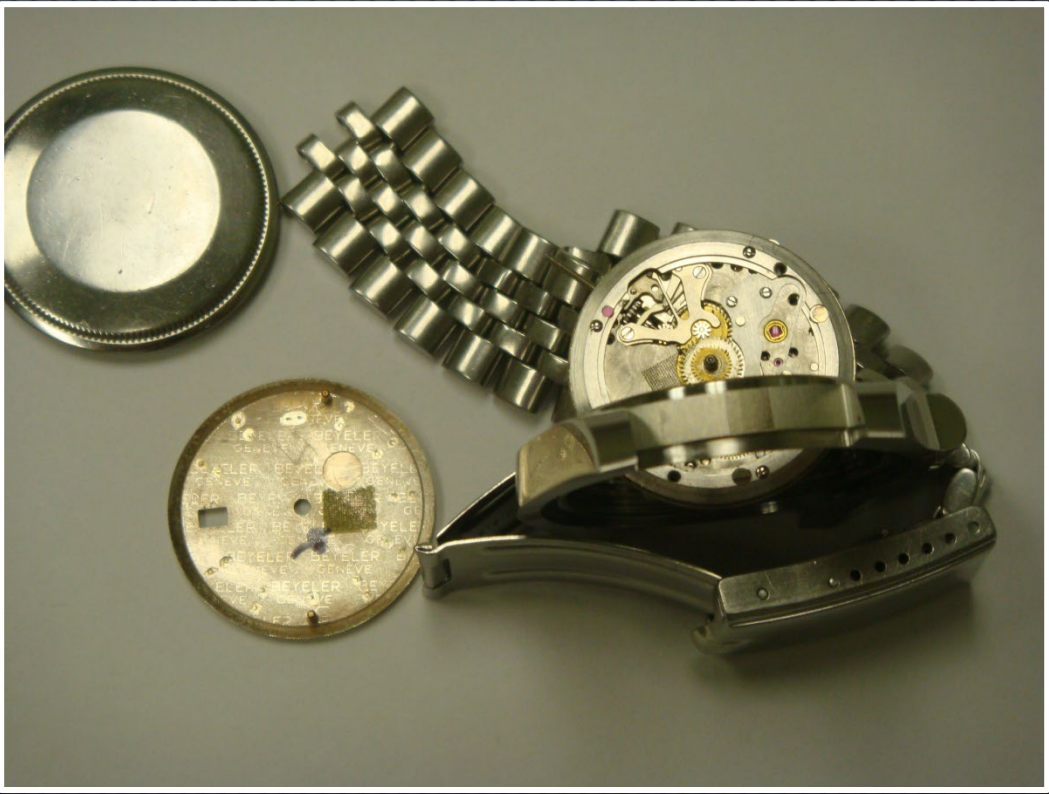

3.5 MM SQUARE SIGNAKEY ON WATCH BODY

**Prototype Camera and Integral Light Source
for Reading SignaKey Between Lugs**

SignaKey
Mark Laser
Etched into
Watch Body

LOCATION OF 1 X 1 MM SIGNAKEY ON BODIES

**MENS AND LADIES STAINLESS
WATCH BODIES, EACH WITH
TWO 1 X 1 MM SIGNAKEY**

1 X 1 MM SIGNAKEY ON BODY BETWEEN LUGS

MAGNIFIED VIEW OF 1 X 1 MM SIGNAKEY

VIDEO OF DECODING 1 X 1 MM SIGNAKEY

**A SHORT VIDEO IS ATTACHED
AS A BLUE BUTTON AT THE
BOTTOM OF THIS PAGE. IT
SHOWS THE DECODING OF
THIS MARK WITH A CUSTOM
CAMERA**

LASER MARKED PARTS LINKED TO BODY

PARENT/CHILD LINK FOR BODY/COMPONENTS

14:02:38 Start live decode.
14:02:39 •Decode Success• In 1 attempt.
14:02:39 Container holding 4 items
14:02:39 Decode history: 5 decodes
Oldest 14-Sep-2012 17:20Z
Newest 2-Oct-2012 16:05Z
14:02:39 Public = 'Mens Watch Body #15'