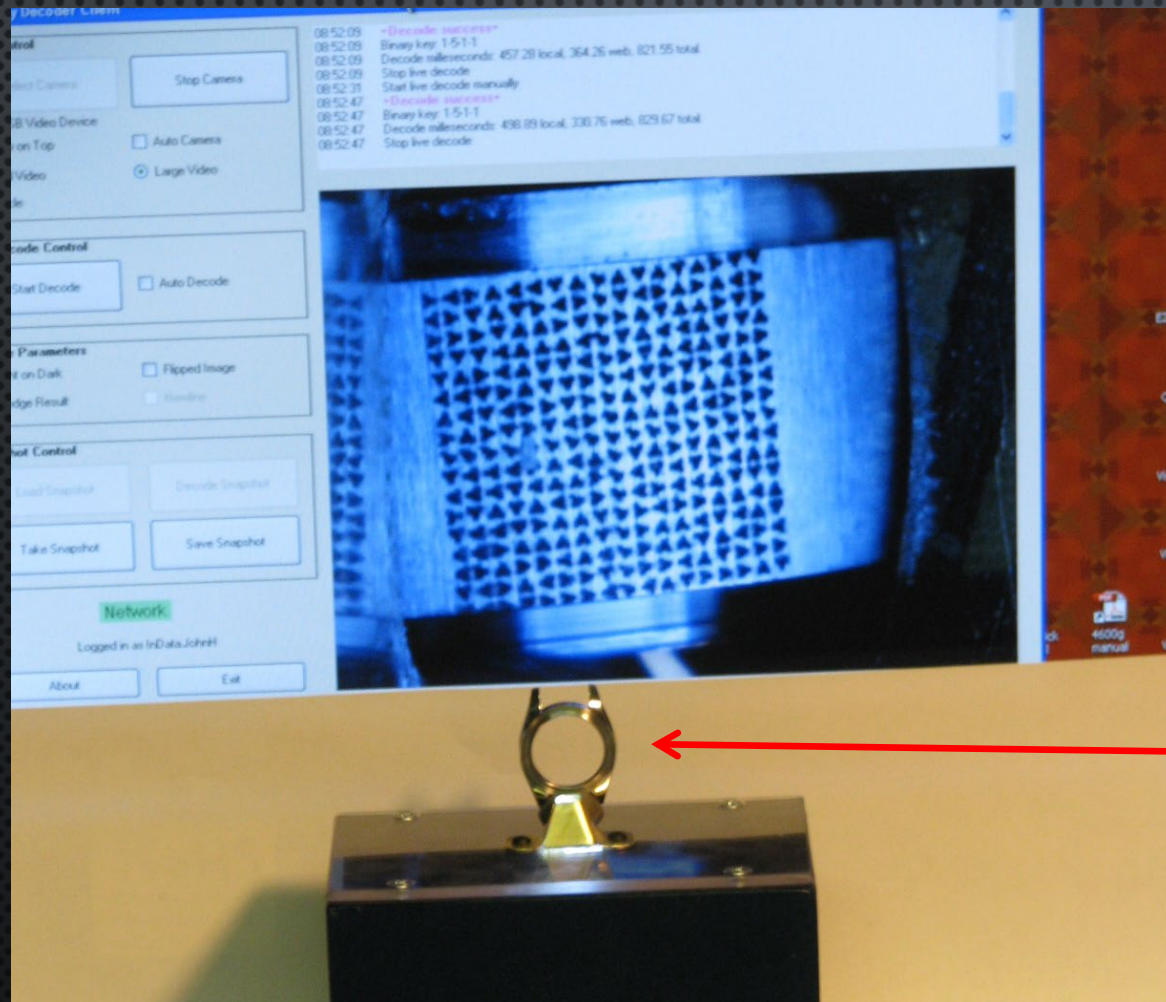

3.5 MM SQUARE SIGNAKEY ON WATCH BODY

**Prototype Camera and Integral Light Source
for Reading SignaKey Between Lugs**

SignaKey
Mark Laser
Etched into
Watch Body

LOCATION OF 1 X 1 MM SIGNAKEY ON BODIES

**MENS AND LADIES STAINLESS
WATCH BODIES, EACH WITH
TWO 1 X 1 MM SIGNAKEY**

1 X 1 MM SIGNAKEY ON BODY BETWEEN LUGS

MAGNIFIED VIEW OF 1 X 1 MM SIGNAKEY

VIDEO OF DECODING 1 X 1 MM SIGNAKEY

**A SHORT VIDEO IS ATTACHED
AS A BLUE BUTTON AT THE
BOTTOM OF THIS PAGE. IT
SHOWS THE DECODING OF
THIS MARK WITH A CUSTOM
CAMERA**